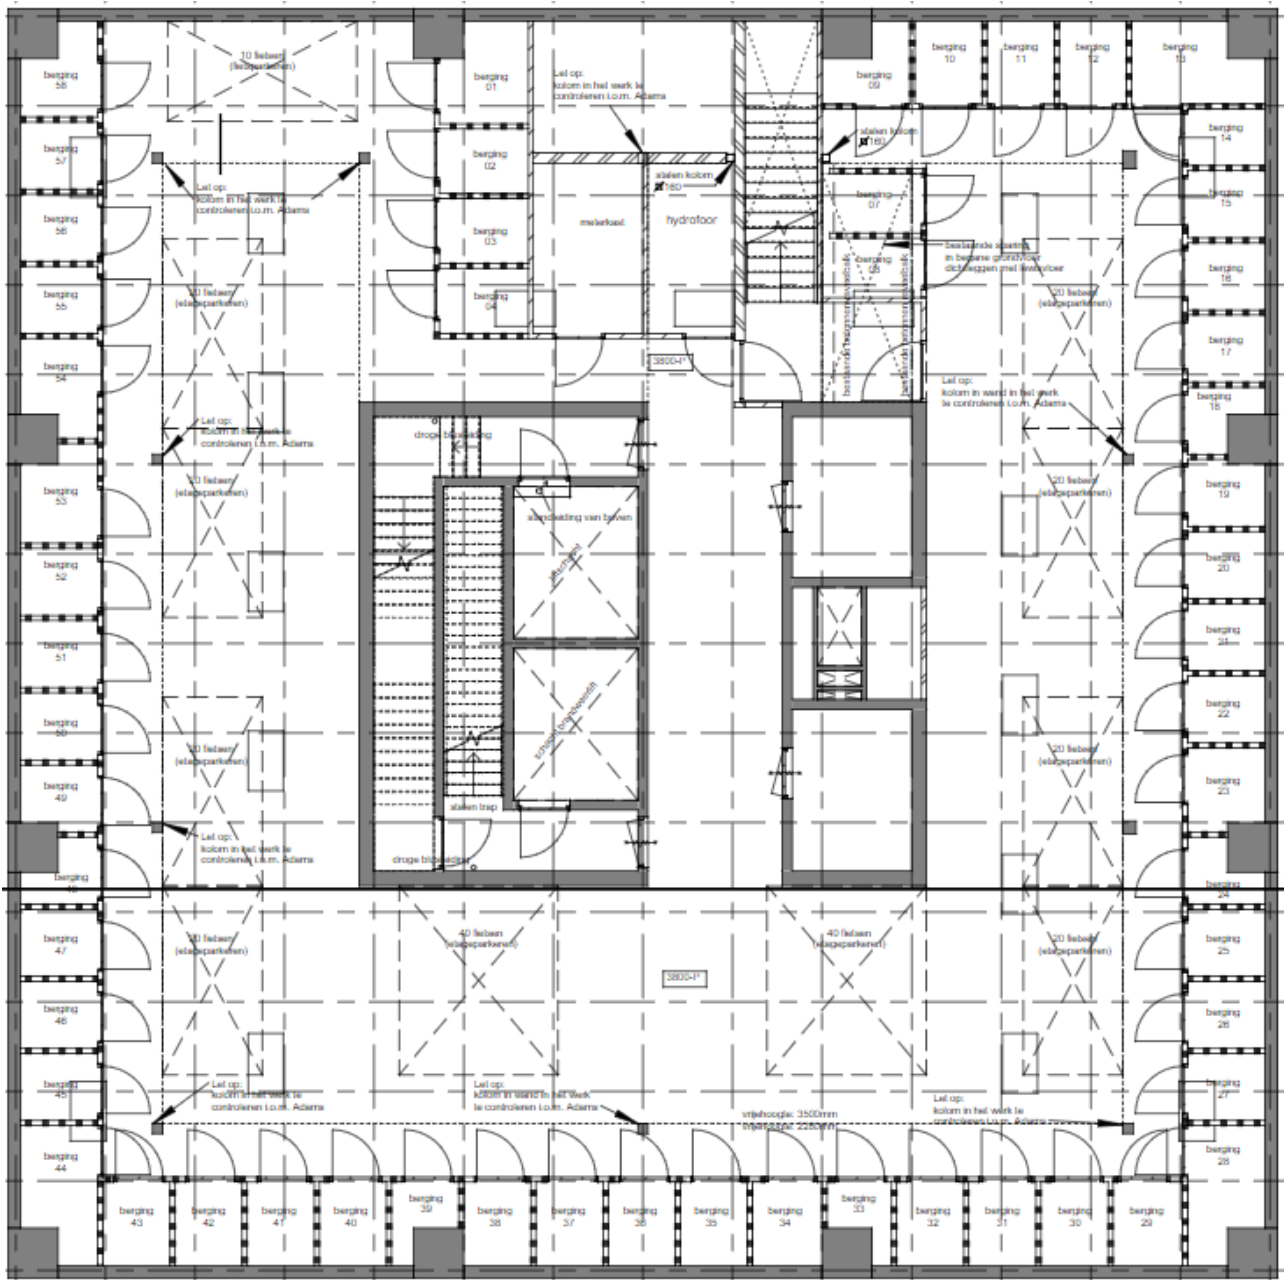

Communal bicycle shed in the basement.

Communal laundry and iron facility on the 5th floor.

PLAZA

○ Part of Mosaic World

Communal outdoor space (roof terrace) on the 12th floor.